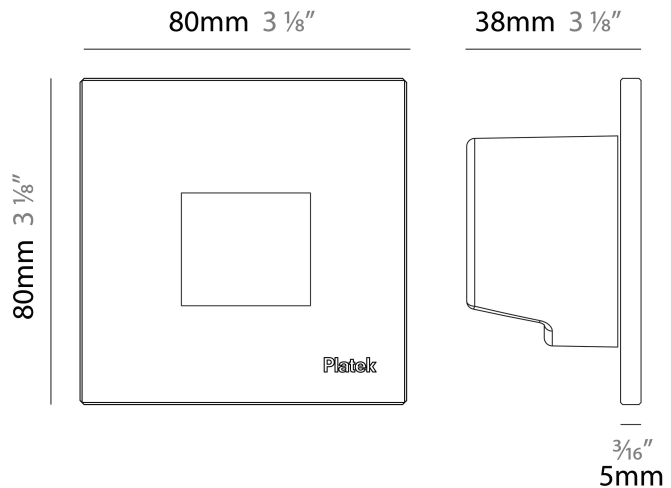

PROJECT
TYPE
SPECIFIER
QUANTITY
DATE

SPIARE RECESSED

E9R147-

base number   Finish
Options

1. To build a product code in our configurator select the specify button on the base model # product page
2. To build a manual product code on this datasheet choose from the options listed below in blue font and add the suffix to the base model #

GENERAL

Series: Spiare
Brand: Platek
Division: Exterior
Mounting Type: Recessed
Mounting Location: Wall
Subcategory: Pedestrian

PHYSICAL

Shape: Square
Length (mm): 80
Length (in): 3 1/8
Height (mm): 80
Depth (mm): 37.5
Height (in): 3 1/8
Depth (in): 1 1/2
Light Distribution: Direct
Diffuser: Clear tempered glass
Fixture Finish: BLK / WHI / GRY / COR / ANT / BRZ
Fixture Material: Aluminum Die Cast

ELECTRICAL

Lamp Type: LED (Zhaga Standard)
Input Wattage (W): 6
Dimming: Non-Dimmable
Driver Included: Yes
Driver Location: Remote
Driver Type: Constant Voltage - 120 Vac
Driver Class: Class 2
Input Voltage (V): 120
Output Voltage (V): 24

LED

Number of LEDs: 1
Color Temperature (°K): 3000
Max. Delivered Lumen (lm): 10
Nominal Lumen (lm): 250
CRI: >80 CRI
Lamp Life (hrs): 50000

OPTICAL

Beam Angle: Asymmetrical

RATINGS AND CERTIFICATIONS

Certified By: Certified for North American Standards
IP rating: IP65
IK Rating: IK05