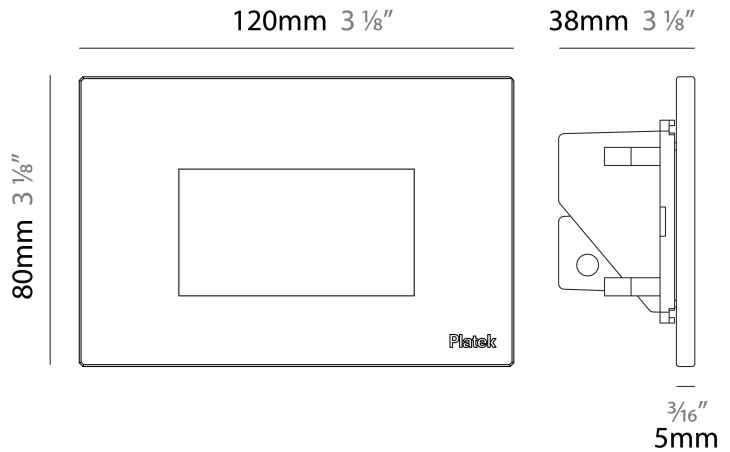

PROJECT
TYPE
SPECIFIER
QUANTITY
DATE

SPIARE RECESSED

E9R150- -
base number   Color   Finish
                         Temperature   Options

1. To build a product code in our configurator select the specify button on the base model # product page
2. To build a manual product code on this datasheet choose from the options listed below in blue font and add the suffix to the base model #

GENERAL

Series: Spiare
Brand: Platek
Division: Exterior
Mounting Type: Recessed
Mounting Location: Wall
Subcategory: Pedestrian

PHYSICAL

Shape: Square
Length (mm): 120
Length (in): 4 3/4
Height (mm): 80
Depth (mm): 37.5
Height (in): 3 1/8
Depth (in): 1 1/2
Light Distribution: Direct
Diffuser: Clear tempered glass
Fixture Finish: [BLK / WHI / GRY / COR / ANT / BRZ](#)
Fixture Material: Aluminum Die Cast

ELECTRICAL

Lamp Type: LED
Input Wattage (W): 6
Dimming: Non-Dimmable
Driver Included: No
Driver Location: Remote
Driver Type: Constant Voltage - 120 Vac
Driver Class: Class 2
Housing: ENCP4
Input Voltage (V): 120
Output Voltage (V): 24

LED

Number of LEDs: 1
Color Temperature (°K): [2700 / 3000 / 4000](#)
Max. Delivered Lumen (lm): 50
Nominal Lumen (lm): 400/415
CRI: >80 CRI
Lamp Life (hrs): 50000

OPTICAL

Beam Angle: Diffused

RATINGS AND CERTIFICATIONS

Certified By: Certified for North American Standards
IP rating: IP65
IK Rating: IK05